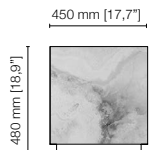

ICE design: Studio Exenza

Tavolino-lampada in onice bianco, basamento in metallo, illuminazione led.
Lamp side table in white onyx marble, metal basament, LED lighting.

Volume: m³ 0,65
Peso lordo-gross weight: kg 45
Colli-parcels: 1