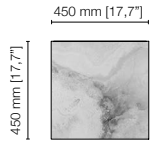

ICE design: Studio Exenza

Tavolino-lampada in onice bianco, basamento in metallo, illuminazione led.
Lamp side table in white onyx marble, metal basament, LED lighting.

Volume: m³ 0,65
Peso lordo-gross weight: kg 45
Colli-parcels: 1